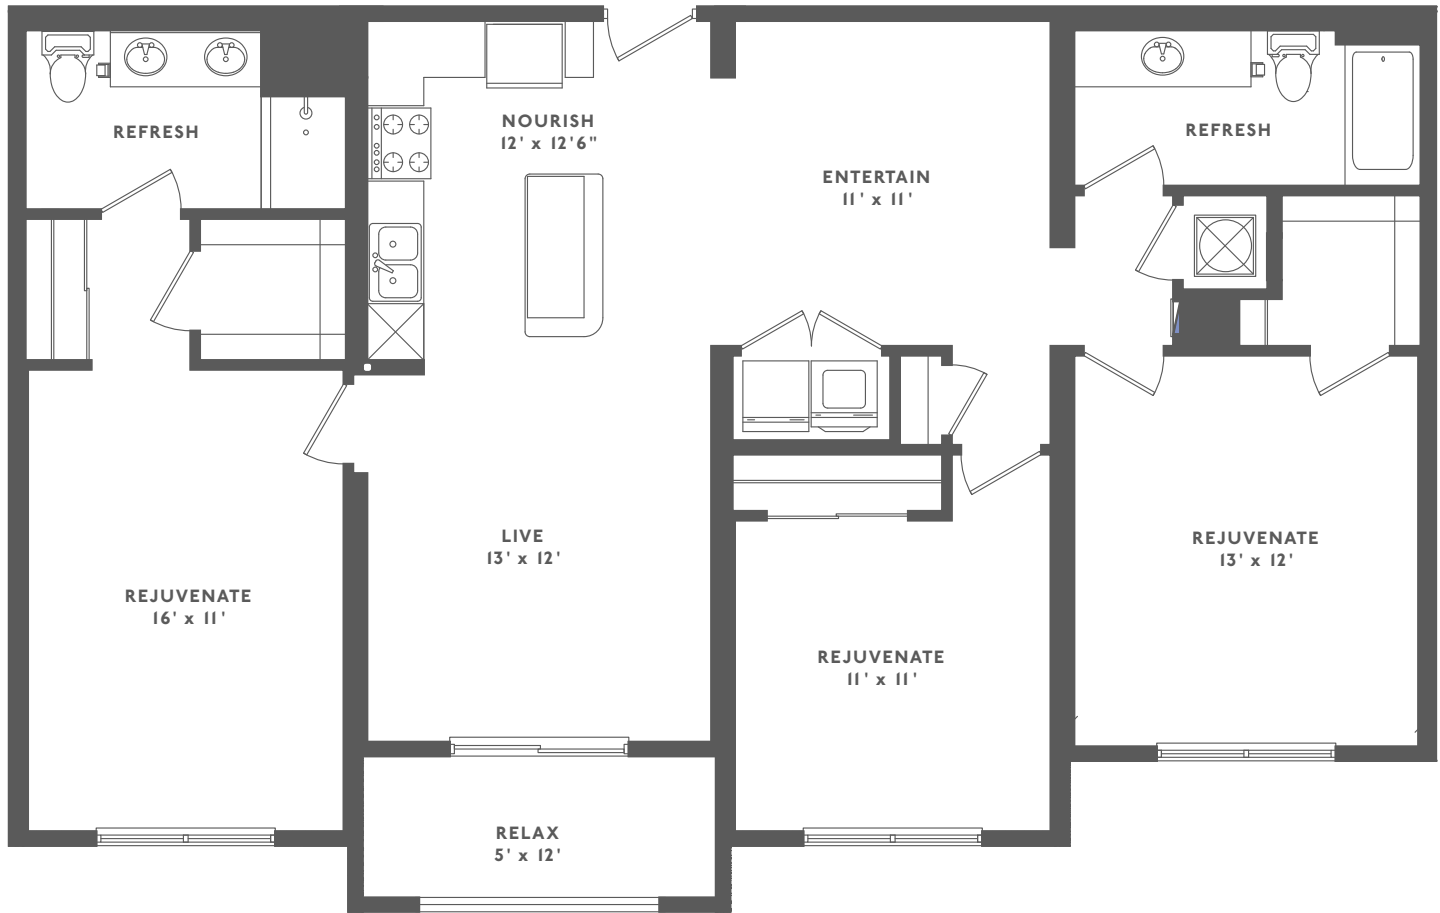

**THE VOGUE**  
THREE BED | TWO BATH (1405 SQ FT)

All dimensions and square footage are approximate. Pricing subject to change. We are happy to discuss specific unit modifications or accommodations at your request.