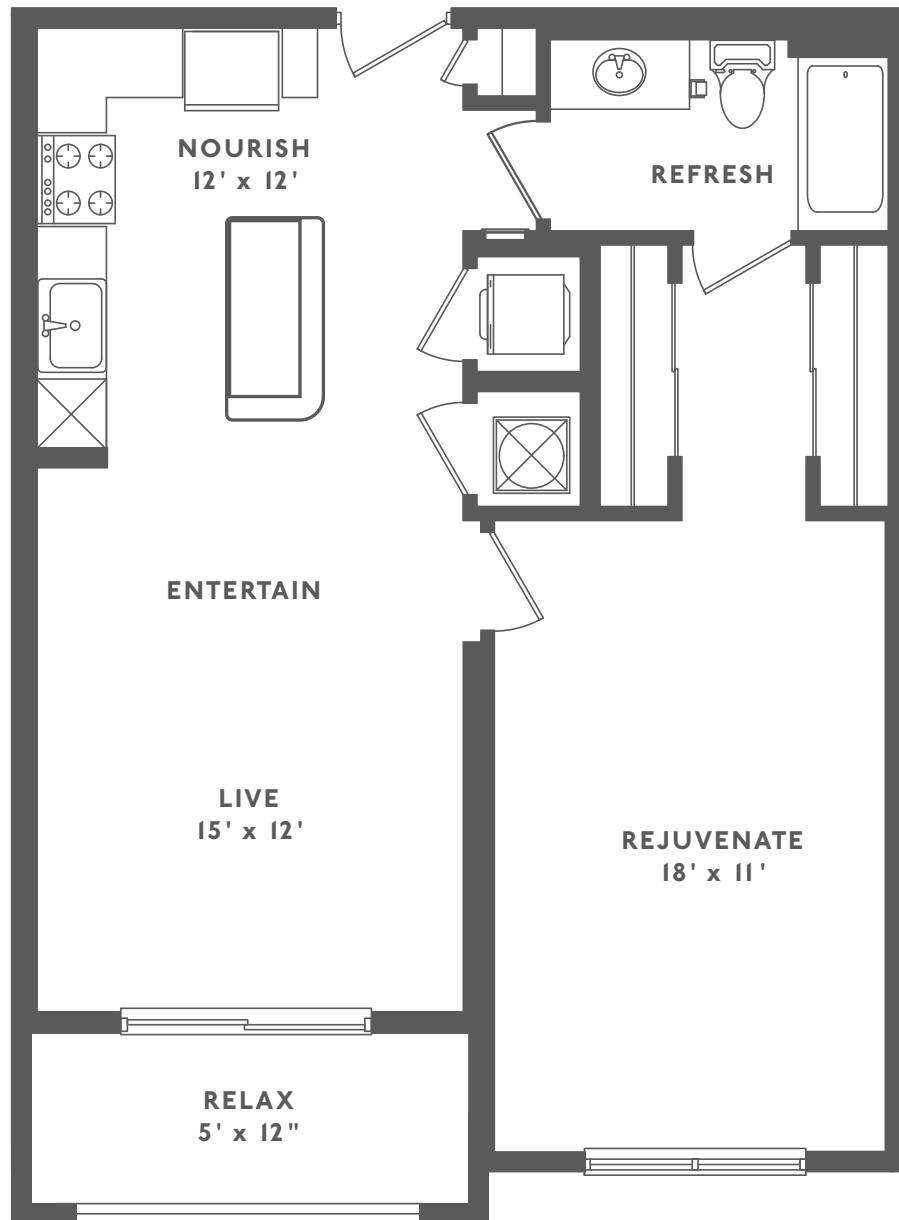

THE STILETTO

ONE BED | ONE BATH (774 SQ FT)

All dimensions and square footage are approximate. Pricing subject to change. We are happy to discuss specific unit modifications or accommodations at your request.