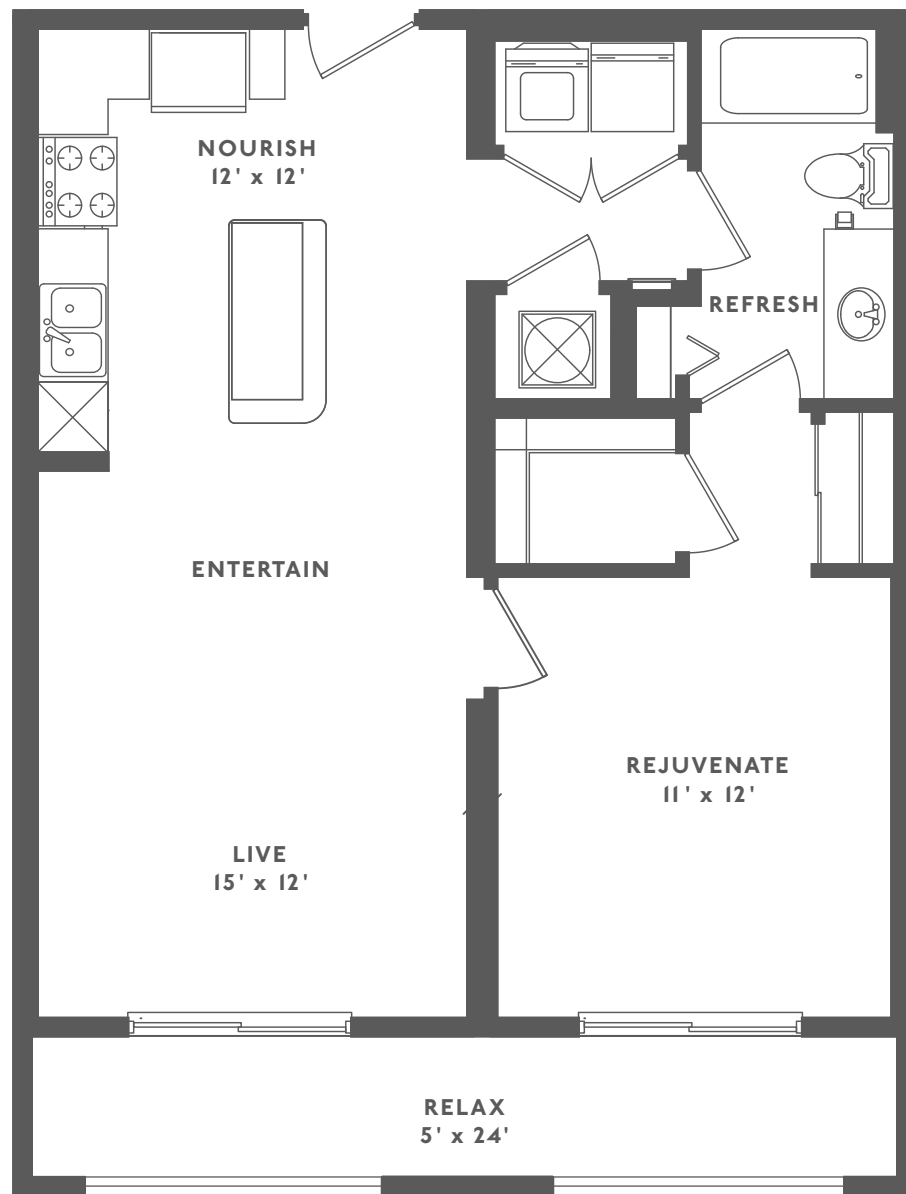

THE PRISM

ONE BED | ONE BATH (725 SQ FT)

All dimensions and square footage are approximate. Pricing subject to change. We are happy to discuss specific unit modifications or accommodations at your request.