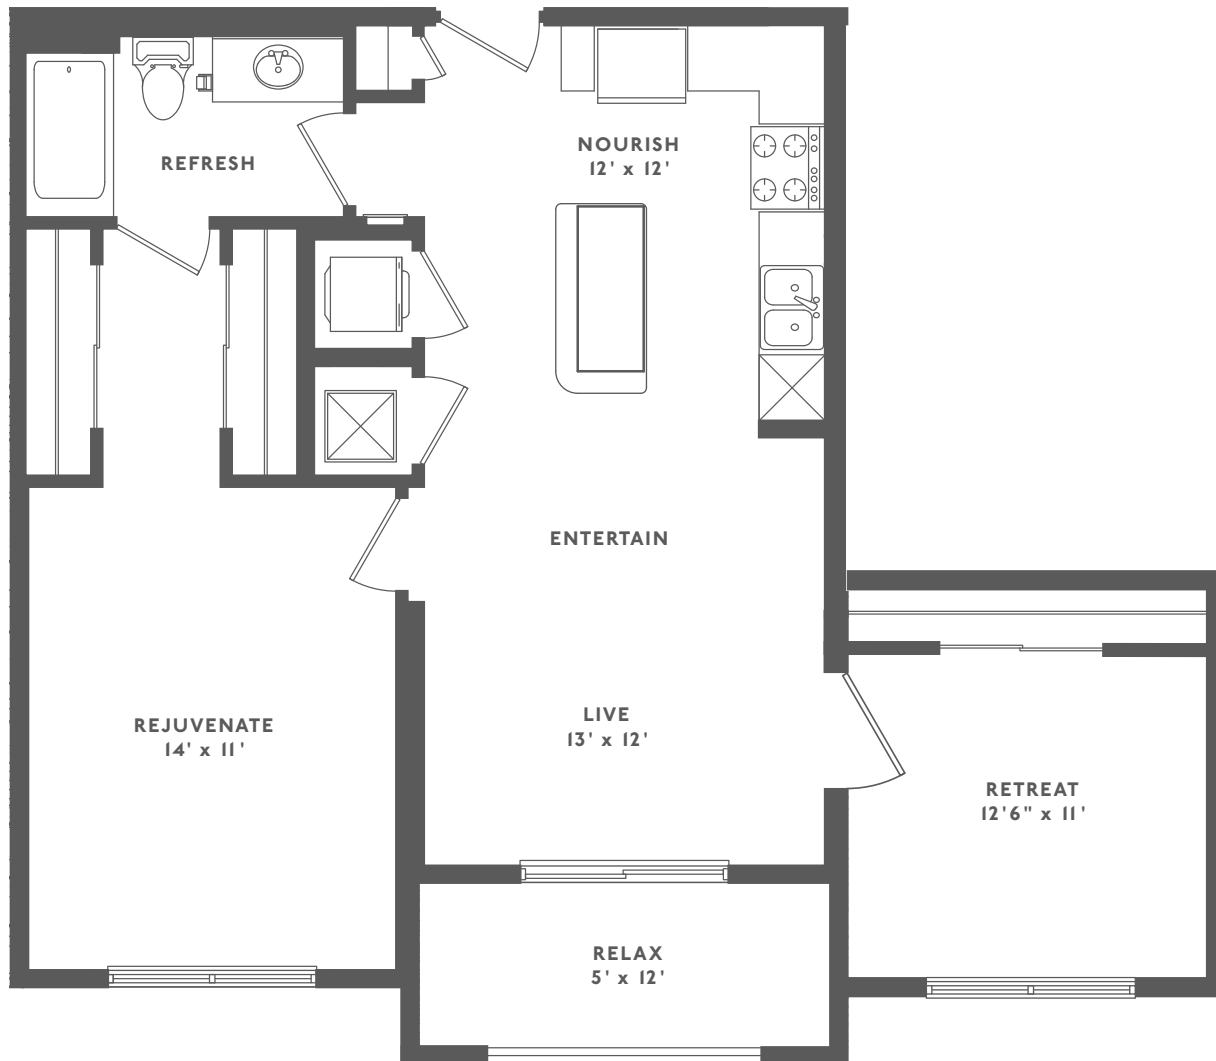

THE POMPADOUR

ONE BED | ONE BATH | DEN (901 SQ FT)

All dimensions and square footage are approximate. Pricing subject to change. We are happy to discuss specific unit modifications or accommodations at your request.