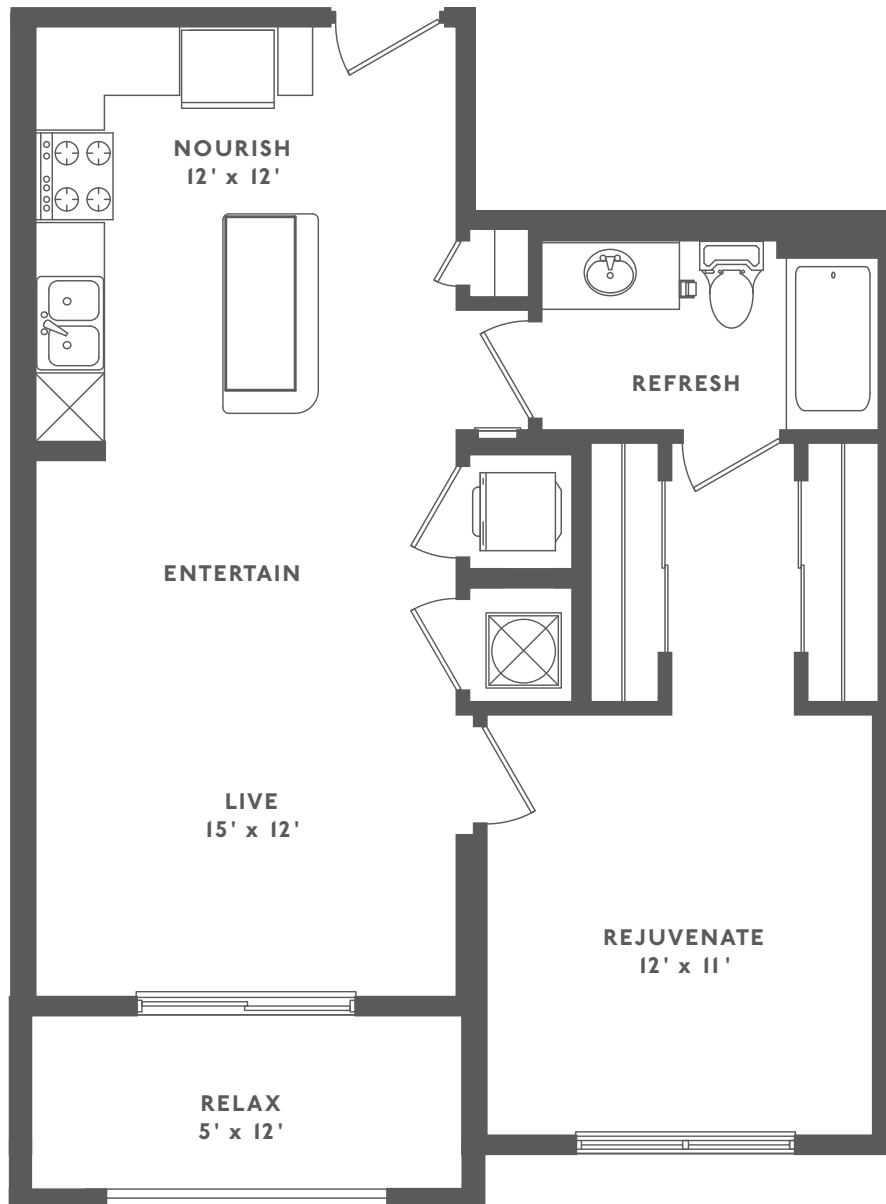

THE PLATFORM

ONE BED | ONE BATH (706 SQ FT)

All dimensions and square footage are approximate. Pricing subject to change. We are happy to discuss specific unit modifications or accommodations at your request.