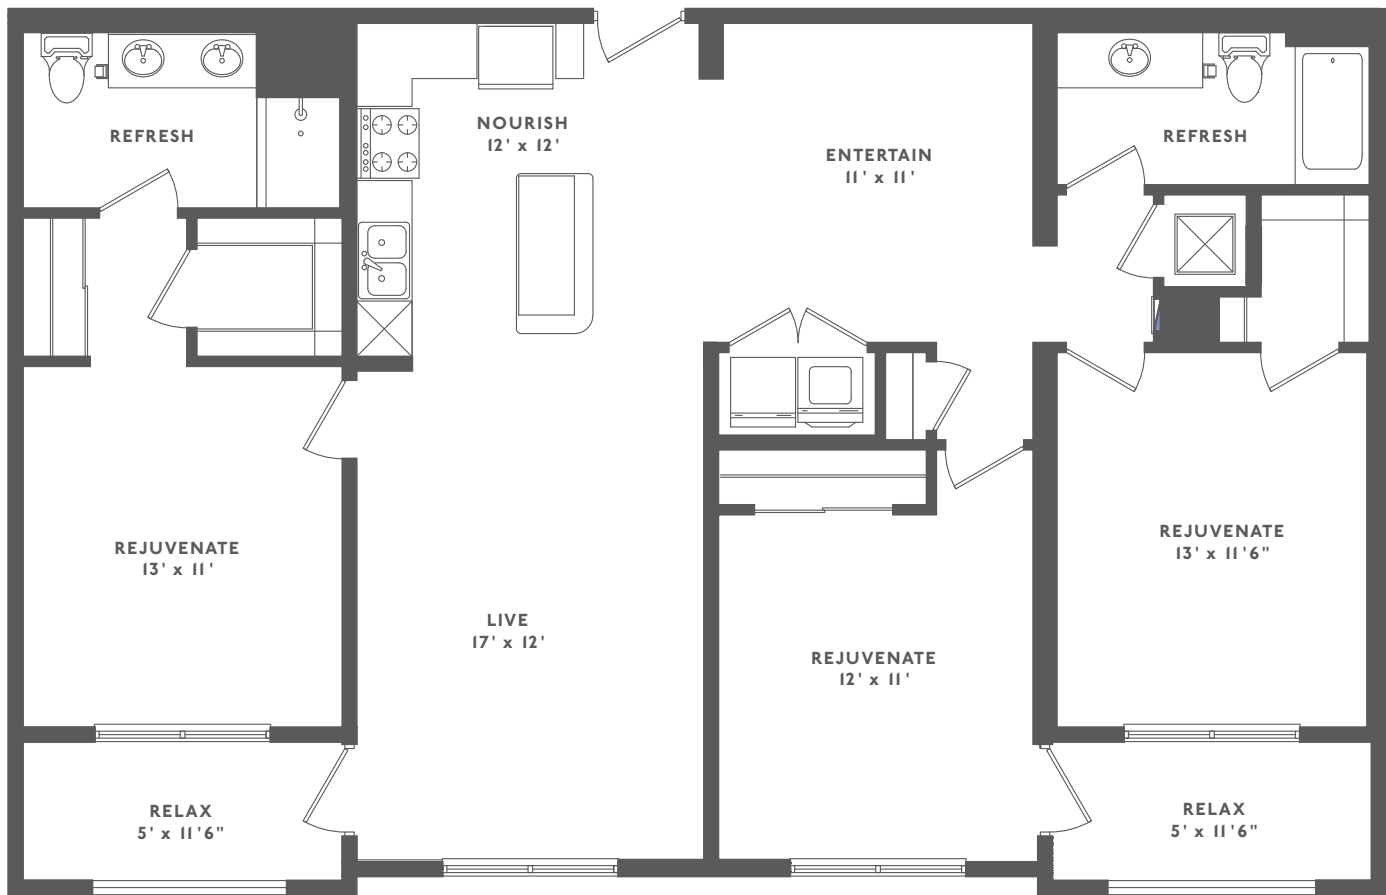

**THE OUTRÉ**  
THREE BED | TWO BATH (1414 SQ FT)

*All dimensions and square footage are approximate. Pricing subject to change. We are happy to discuss specific unit modifications or accommodations at your request.*