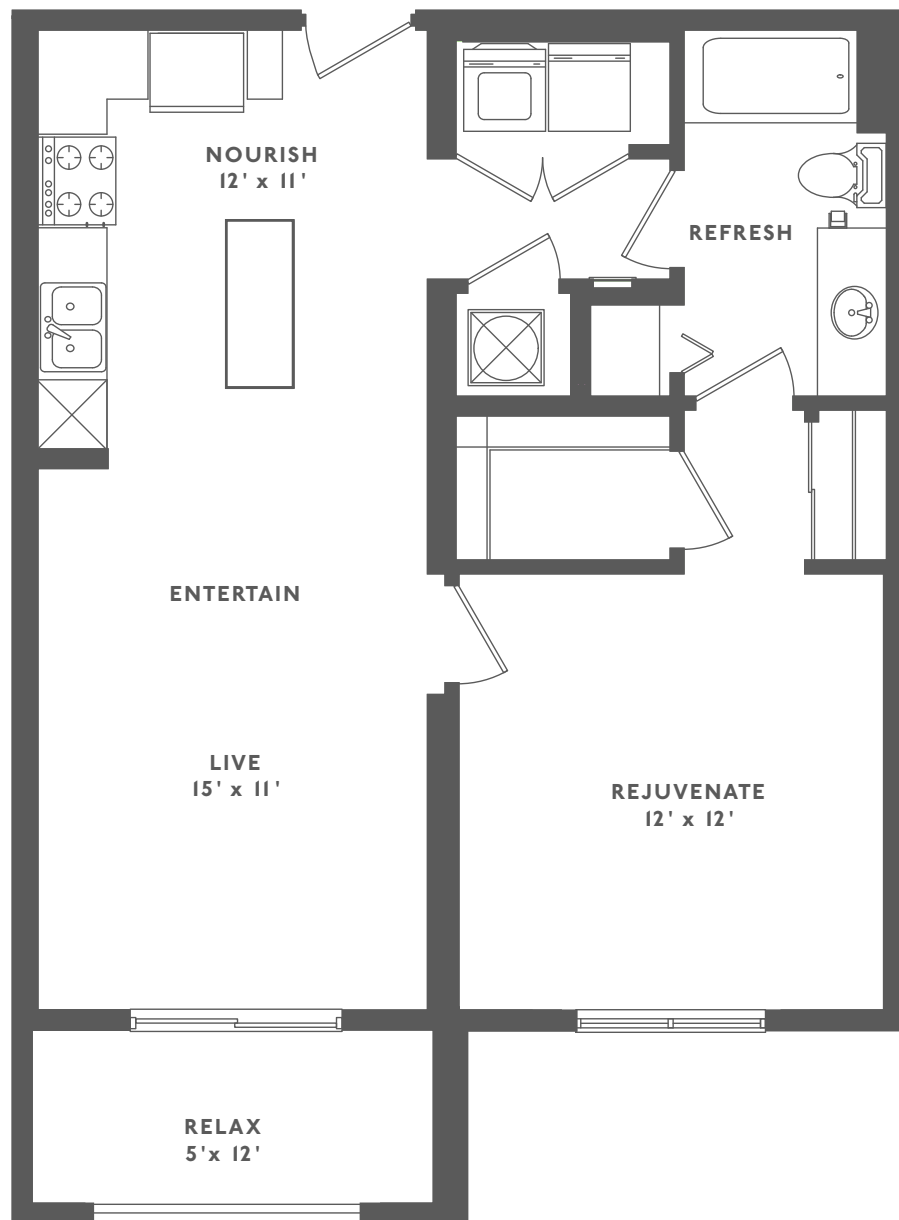

THE MERMAID

ONE BED | ONE BATH (725 SQ FT)

All dimensions and square footage are approximate. Pricing subject to change. We are happy to discuss specific unit modifications or accommodations at your request.