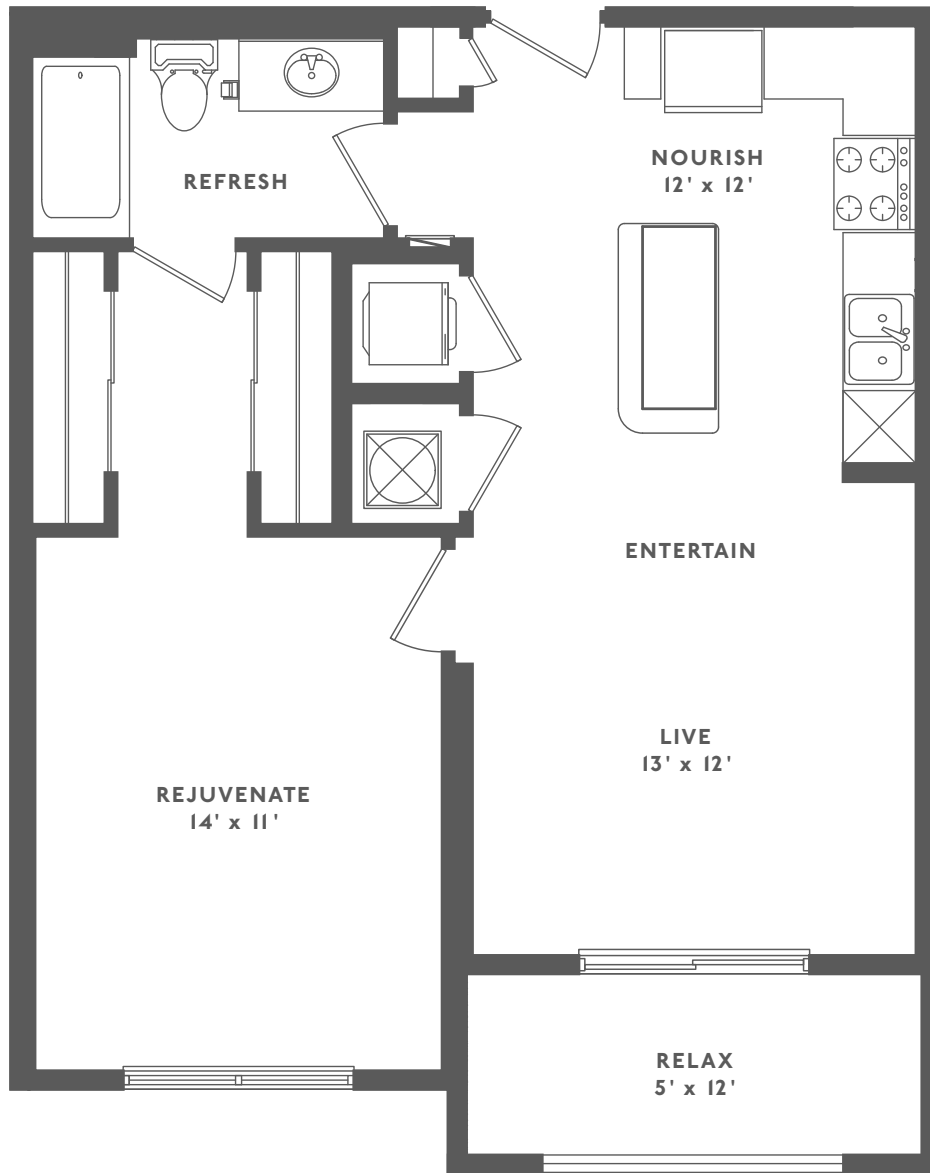

THE JEWEL

ONE BED | ONE BATH (704 SQ FT)

All dimensions and square footage are approximate. Pricing subject to change. We are happy to discuss specific unit modifications or accommodations at your request.