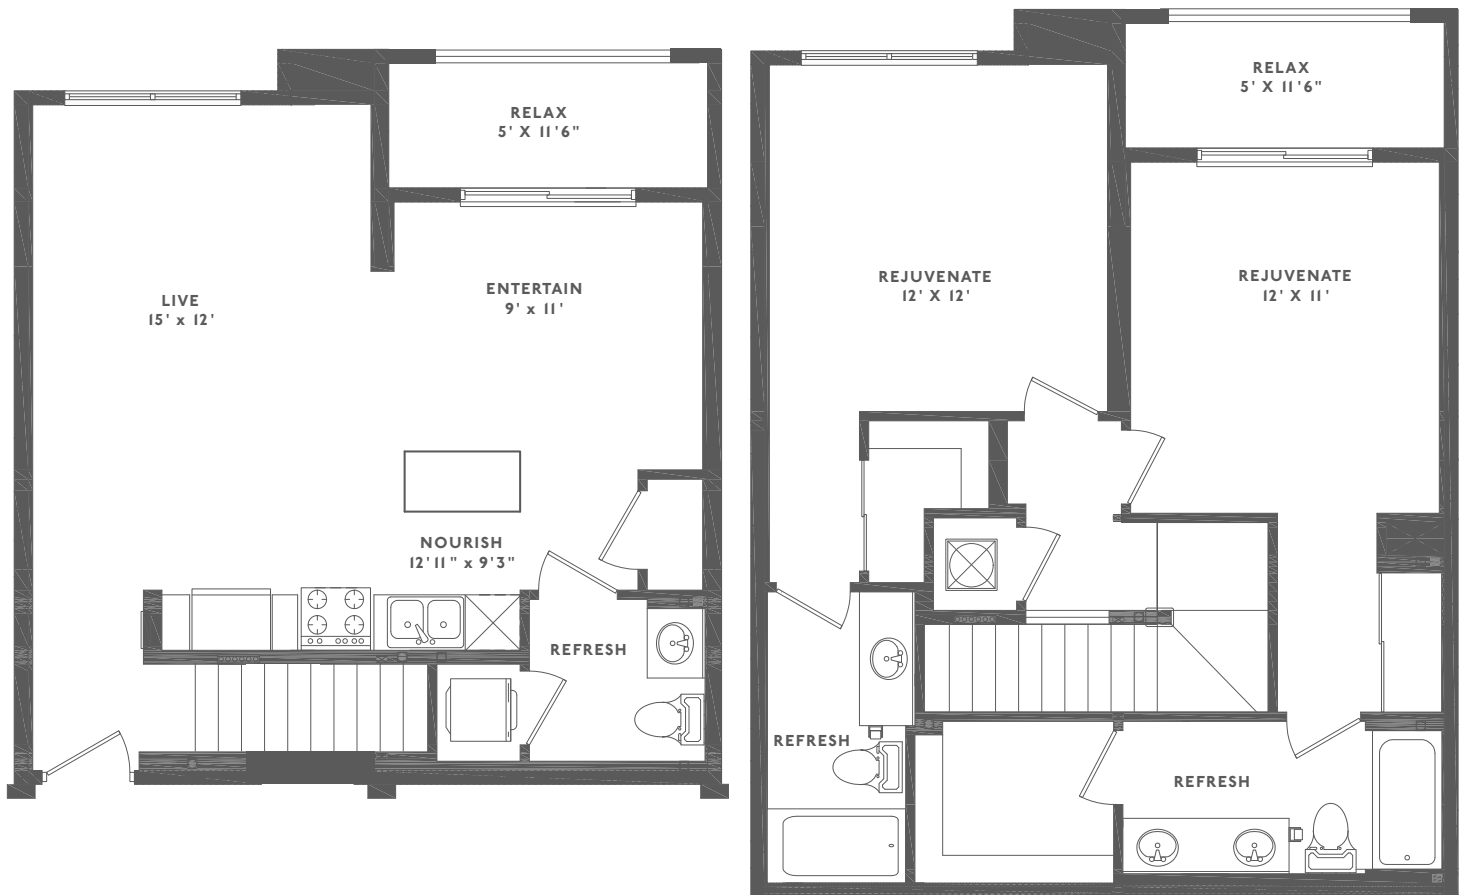

THE INSPIRE

TOWNHOUSE TWO BED | TWO AND A HALF BATH (1280 SQ FT)

All dimensions and square footage are approximate. Pricing subject to change. We are happy to discuss specific unit modifications or accommodations at your request.