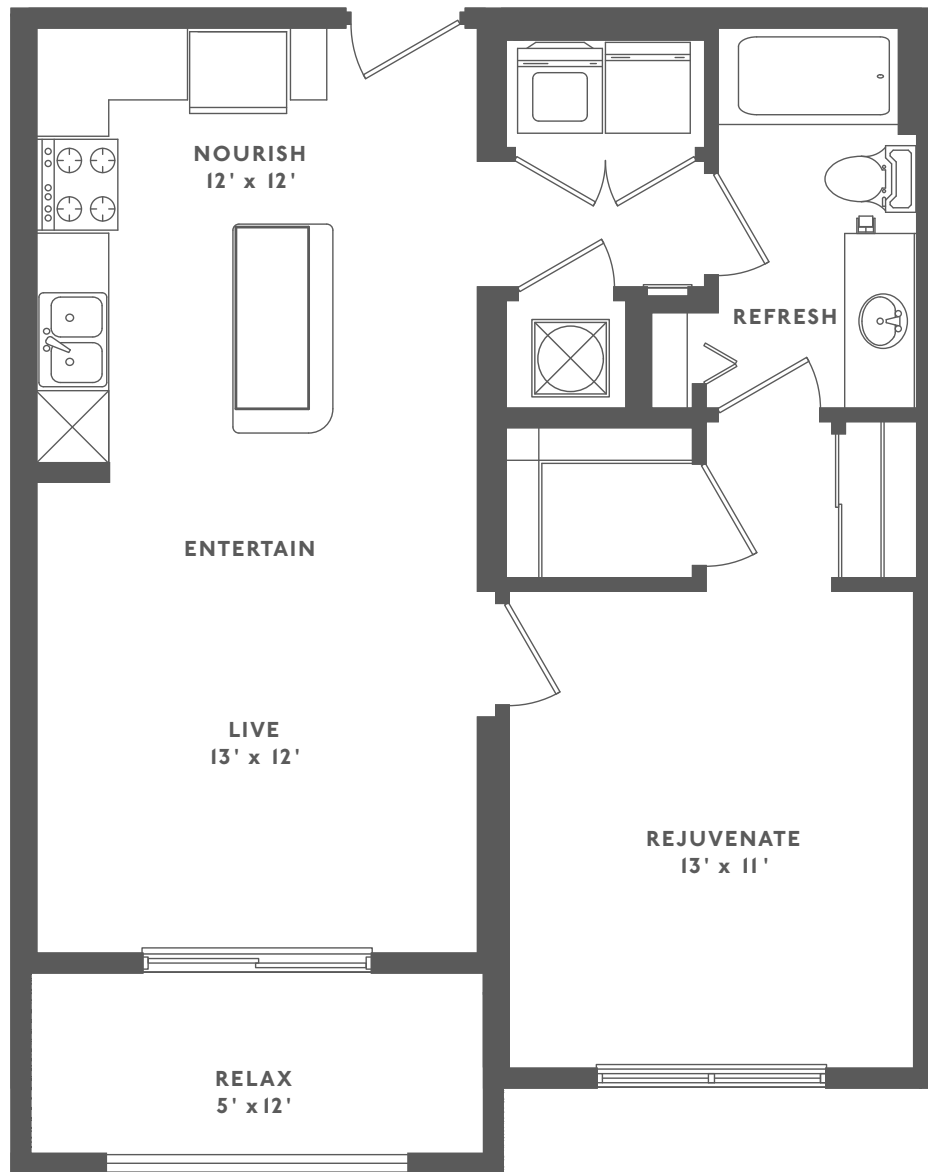

THE HALTER
ONE BED | ONE BATH (701 SQ FT)

All dimensions and square footage are approximate. Pricing subject to change. We are happy to discuss specific unit modifications or accommodations at your request.