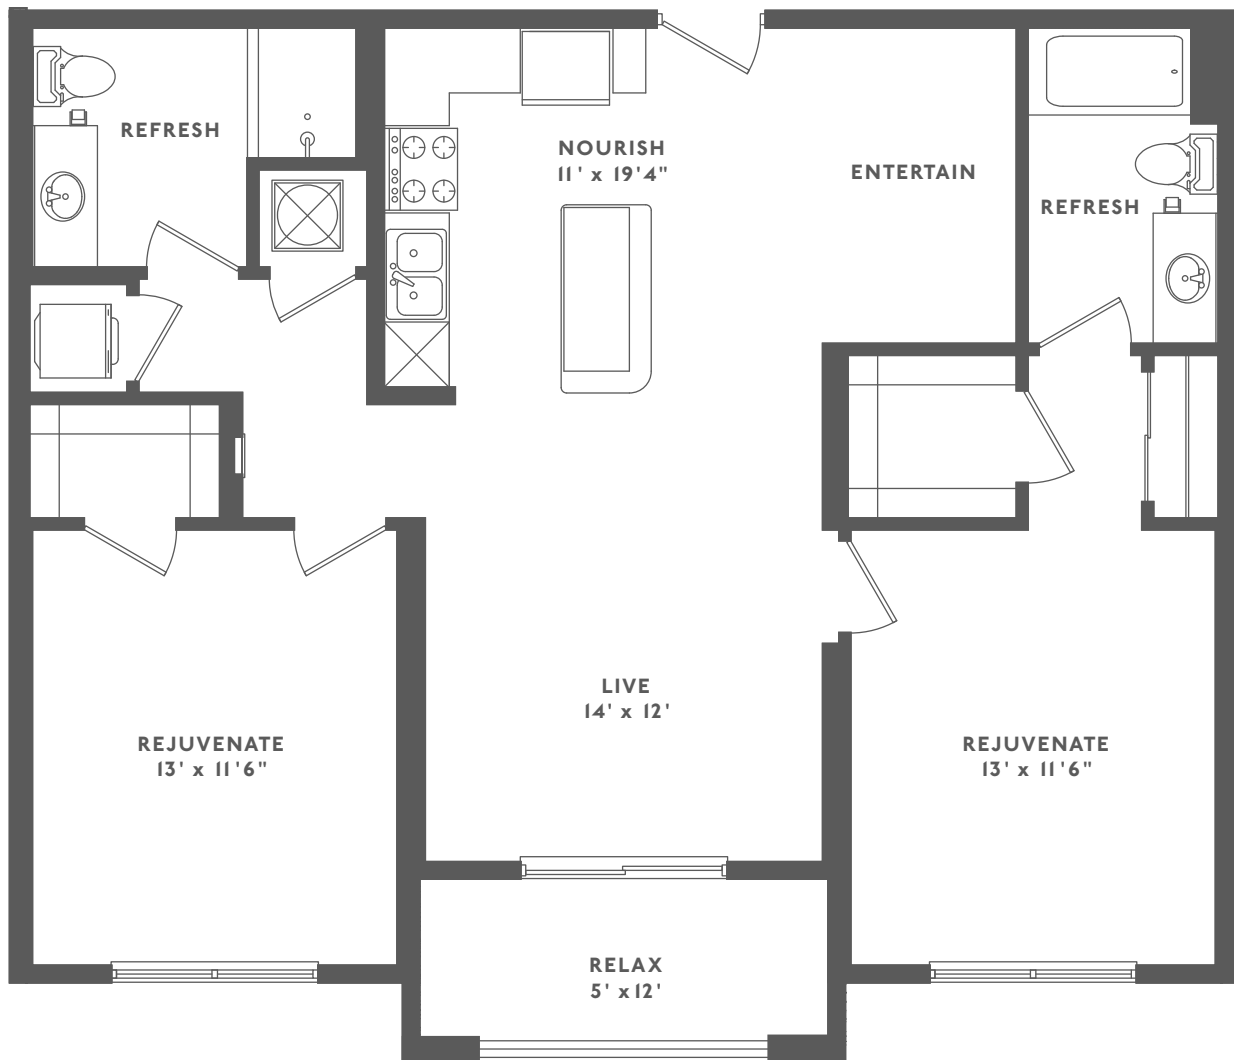

THE GLITTERATTI

TWO BED | TWO BATH (1058 SQ FT)

All dimensions and square footage are approximate. Pricing subject to change. We are happy to discuss specific unit modifications or accommodations at your request.