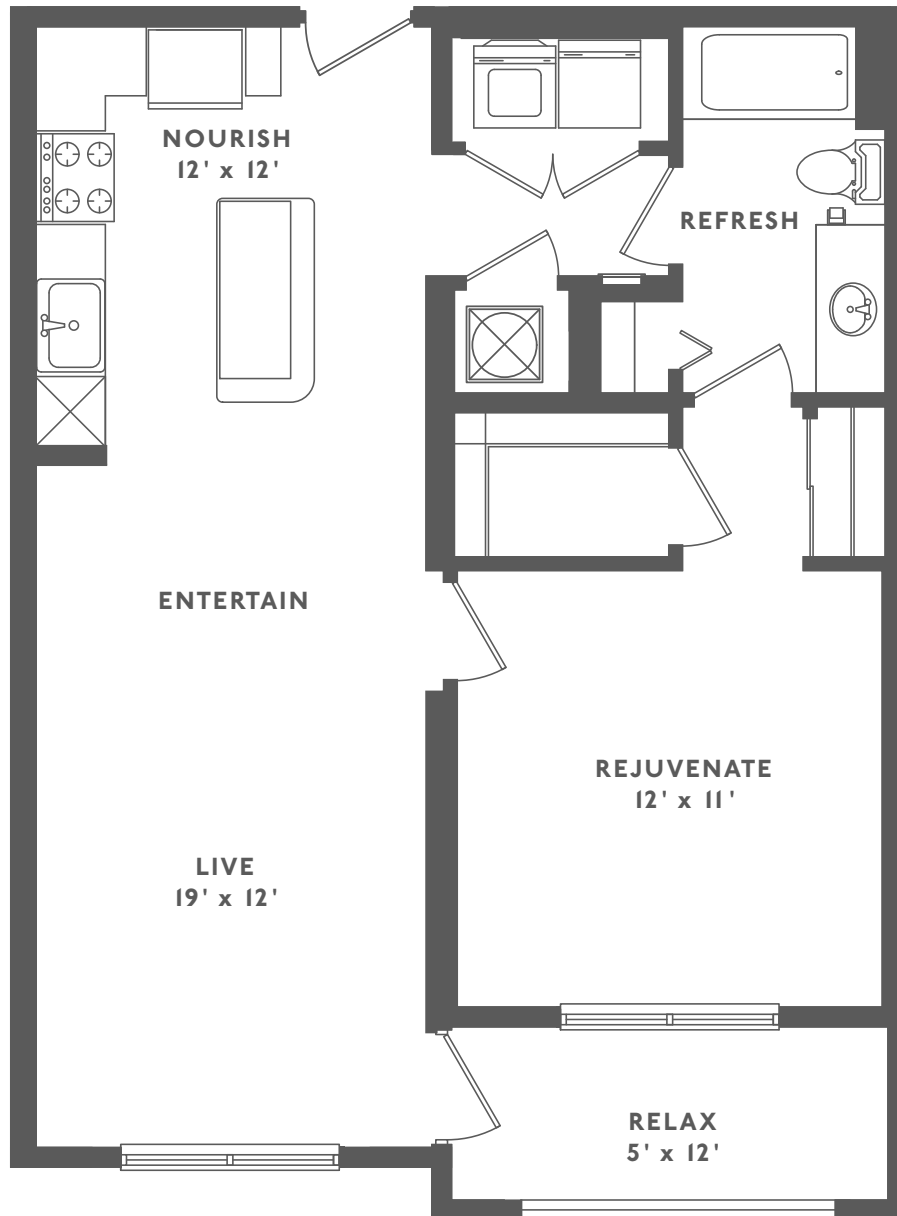

## THE ESPADRILLE

ONE BED | ONE BATH (778 SQ FT)

All dimensions and square footage are approximate. Pricing subject to change. We are happy to discuss specific unit modifications or accommodations at your request.