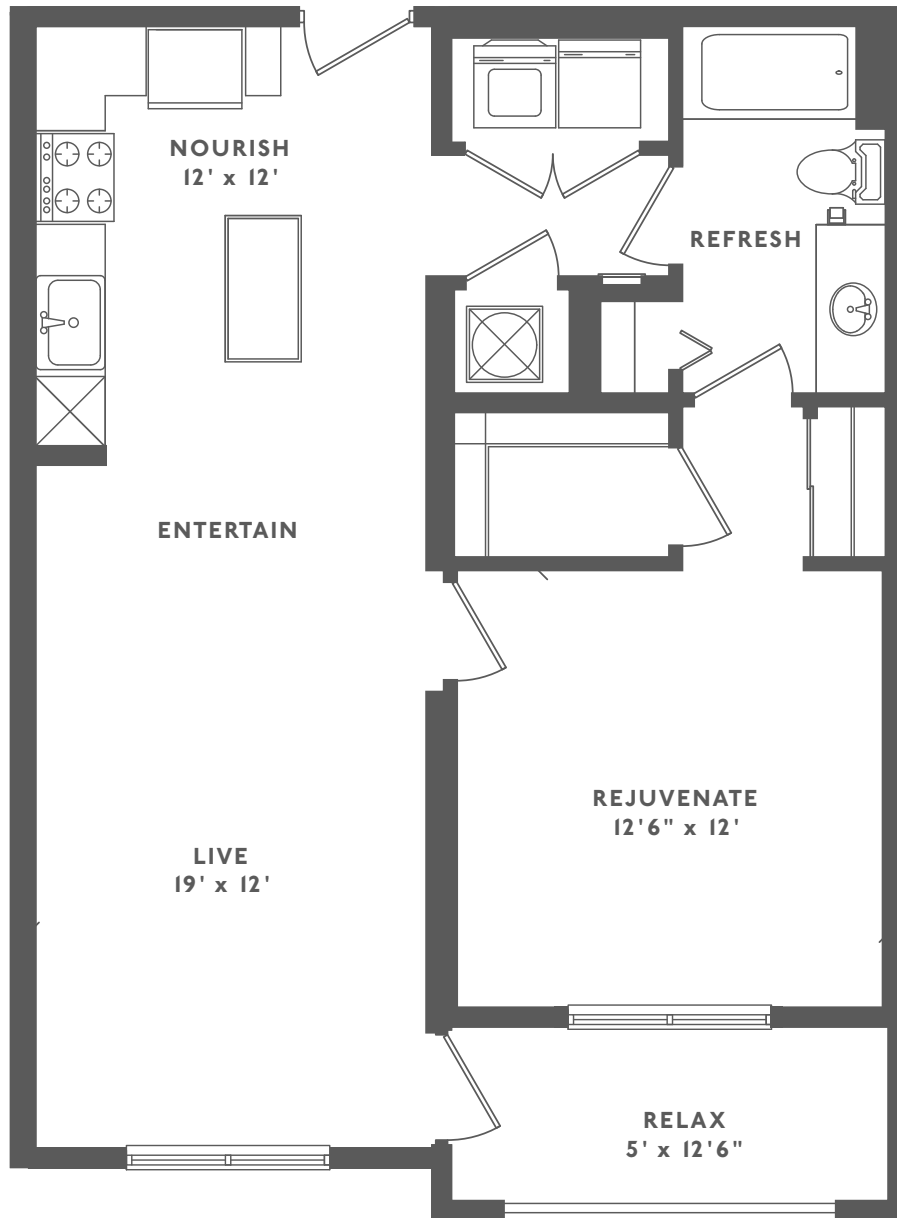

THE EMPIRE

ONE BED | ONE BATH (774 SQ FT)

All dimensions and square footage are approximate. Pricing subject to change. We are happy to discuss specific unit modifications or accommodations at your request.