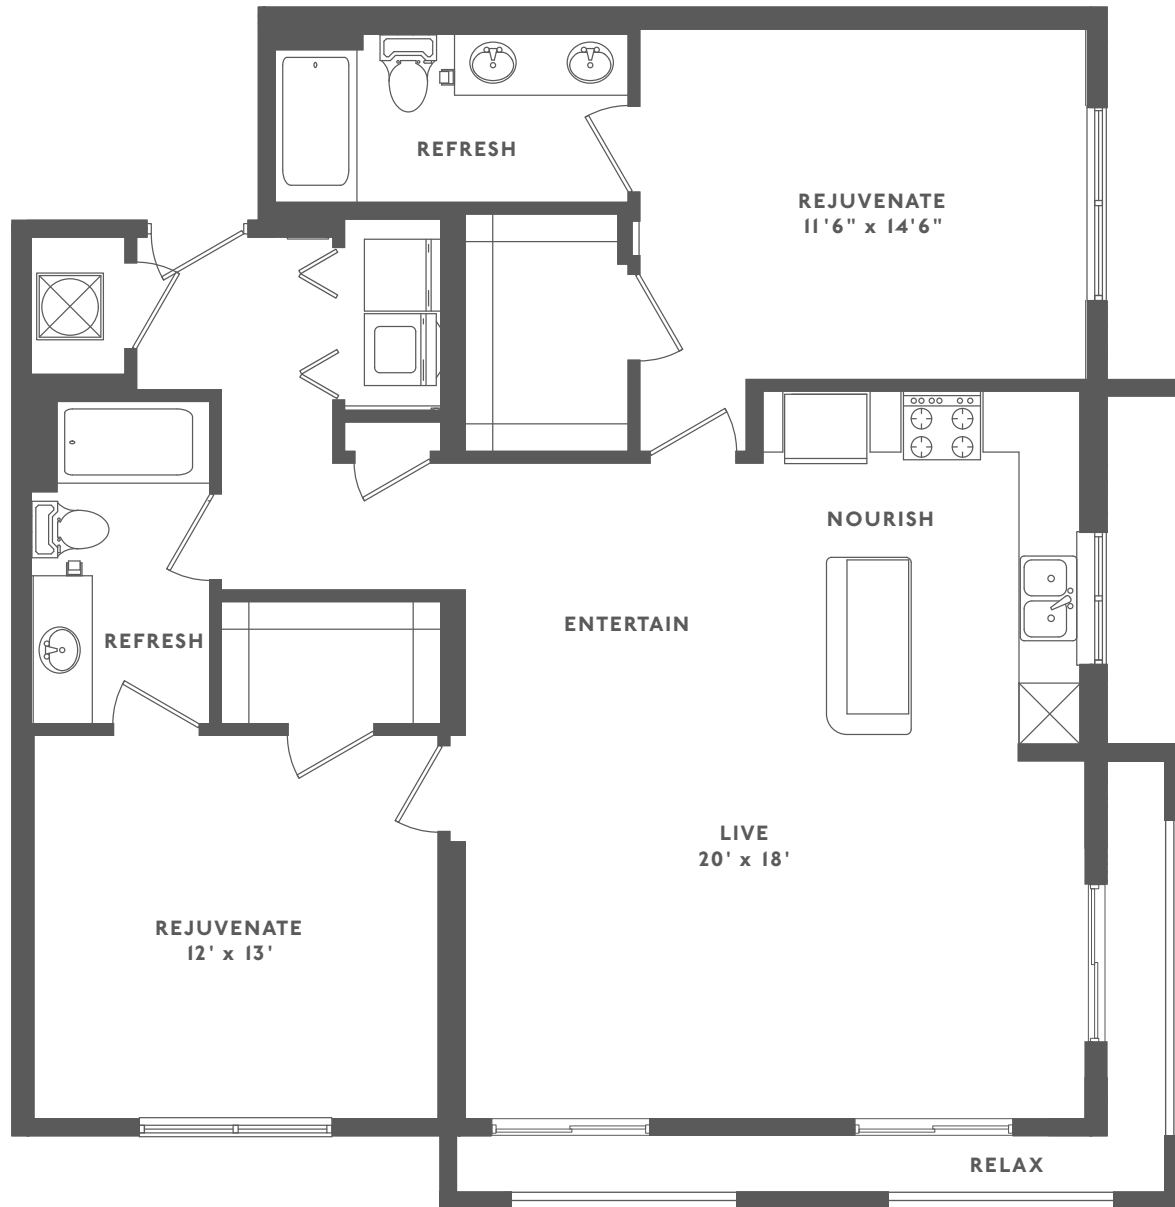

THE DREAM

TWO BED | TWO BATH (1229 SQ FT)

All dimensions and square footage are approximate. Pricing subject to change. We are happy to discuss specific unit modifications or accommodations at your request.