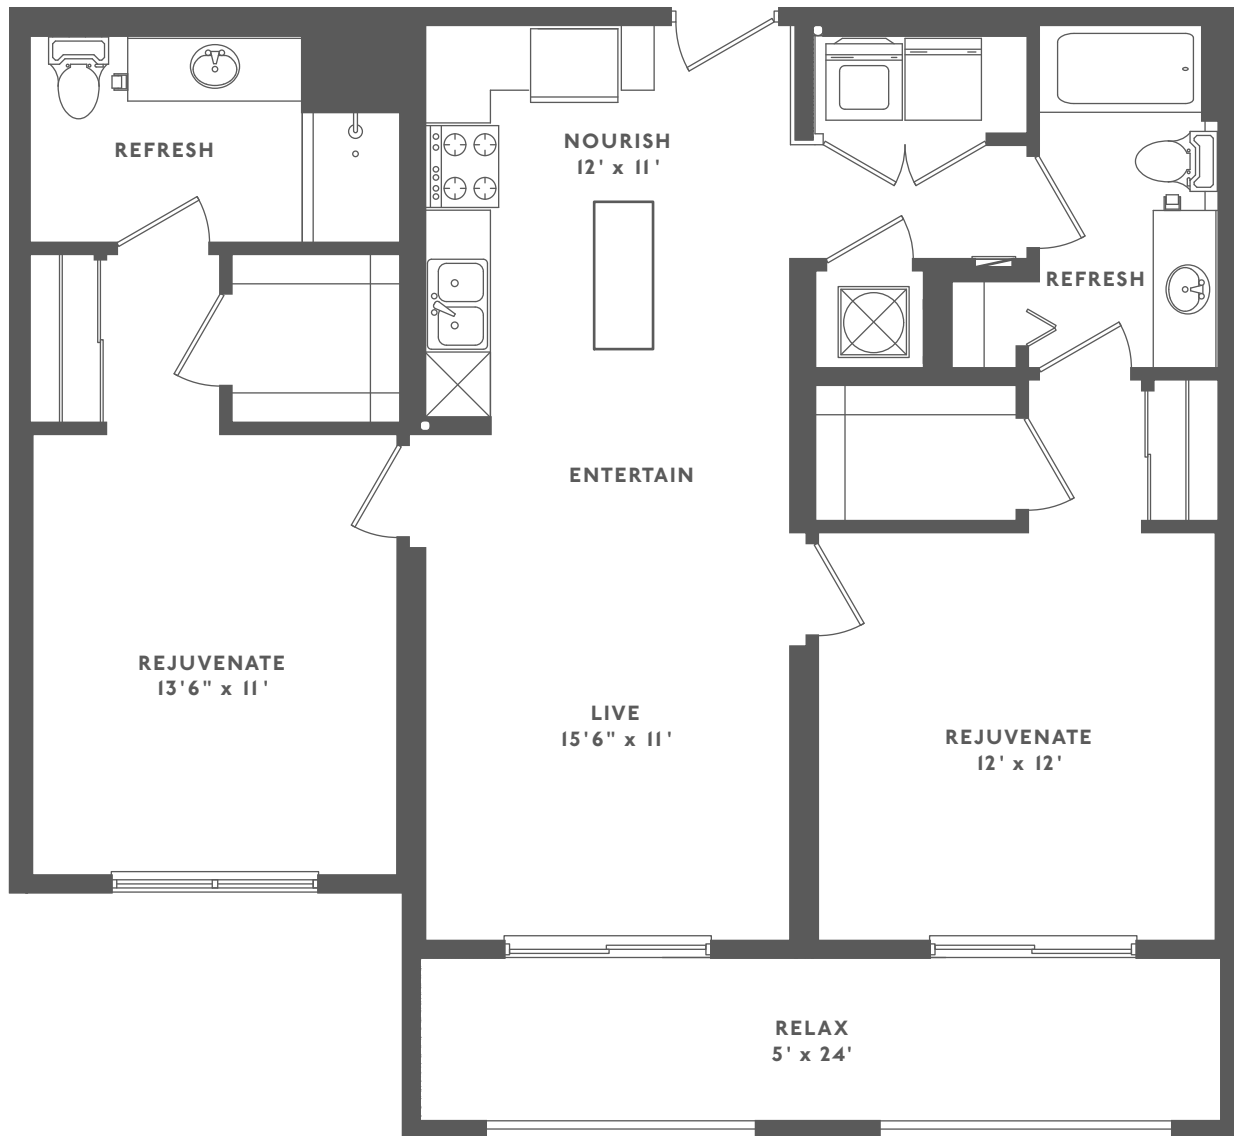

THE DIAMOND

TWO BED | TWO BATH (1050 SQ FT)

All dimensions and square footage are approximate. Pricing subject to change. We are happy to discuss specific unit modifications or accommodations at your request.