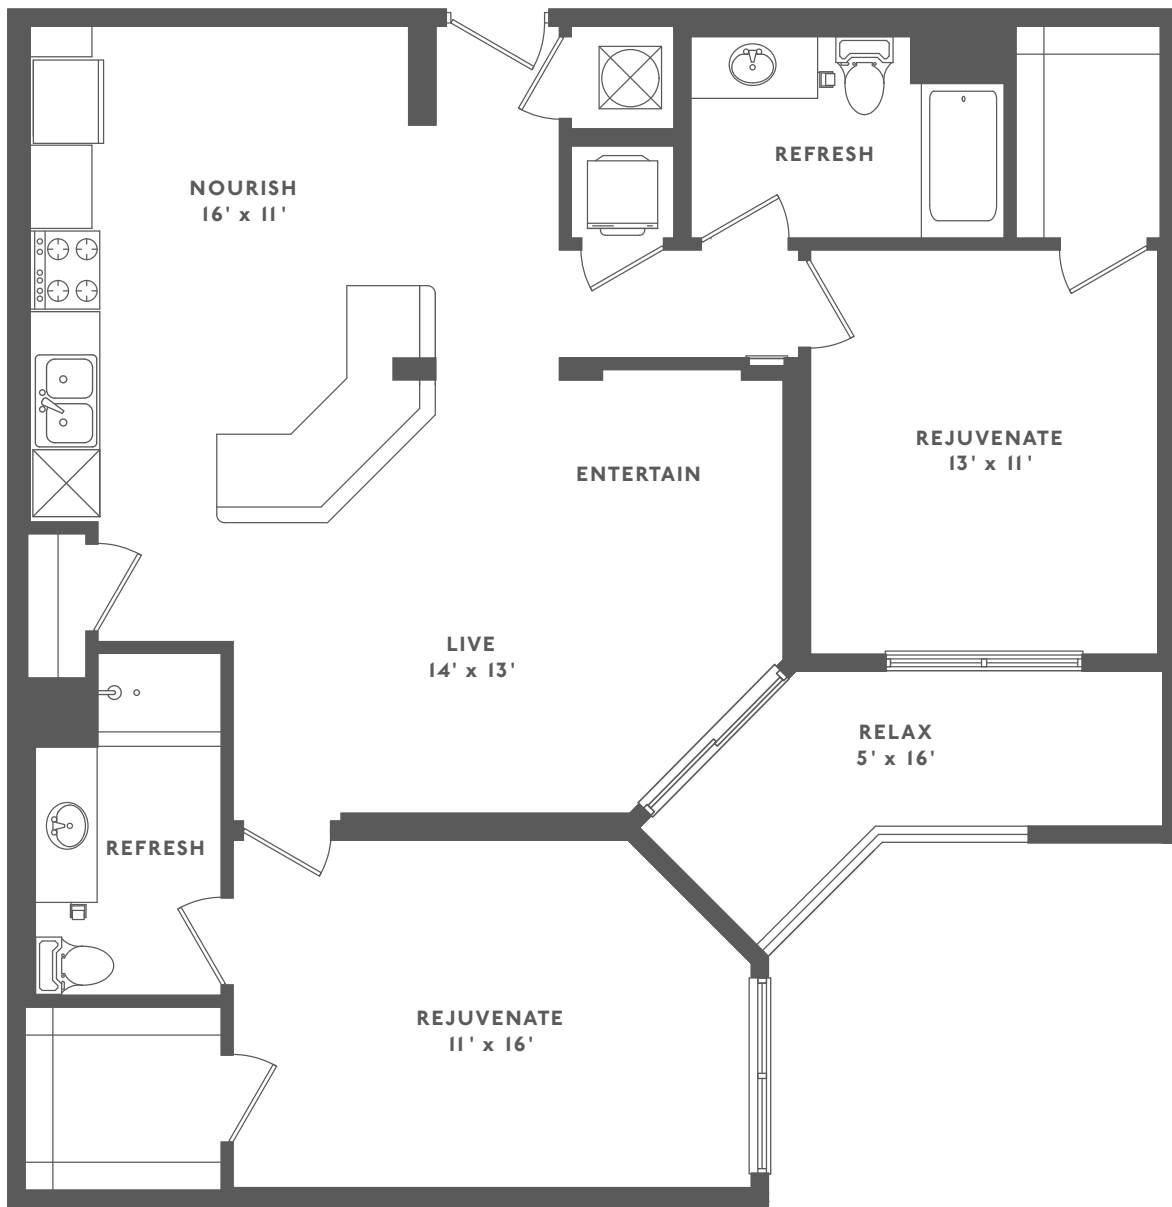

## THE DESIRE

TWO BED | TWO BATH (1185 SQ FT)

All dimensions and square footage are approximate. Pricing subject to change. We are happy to discuss specific unit modifications or accommodations at your request.