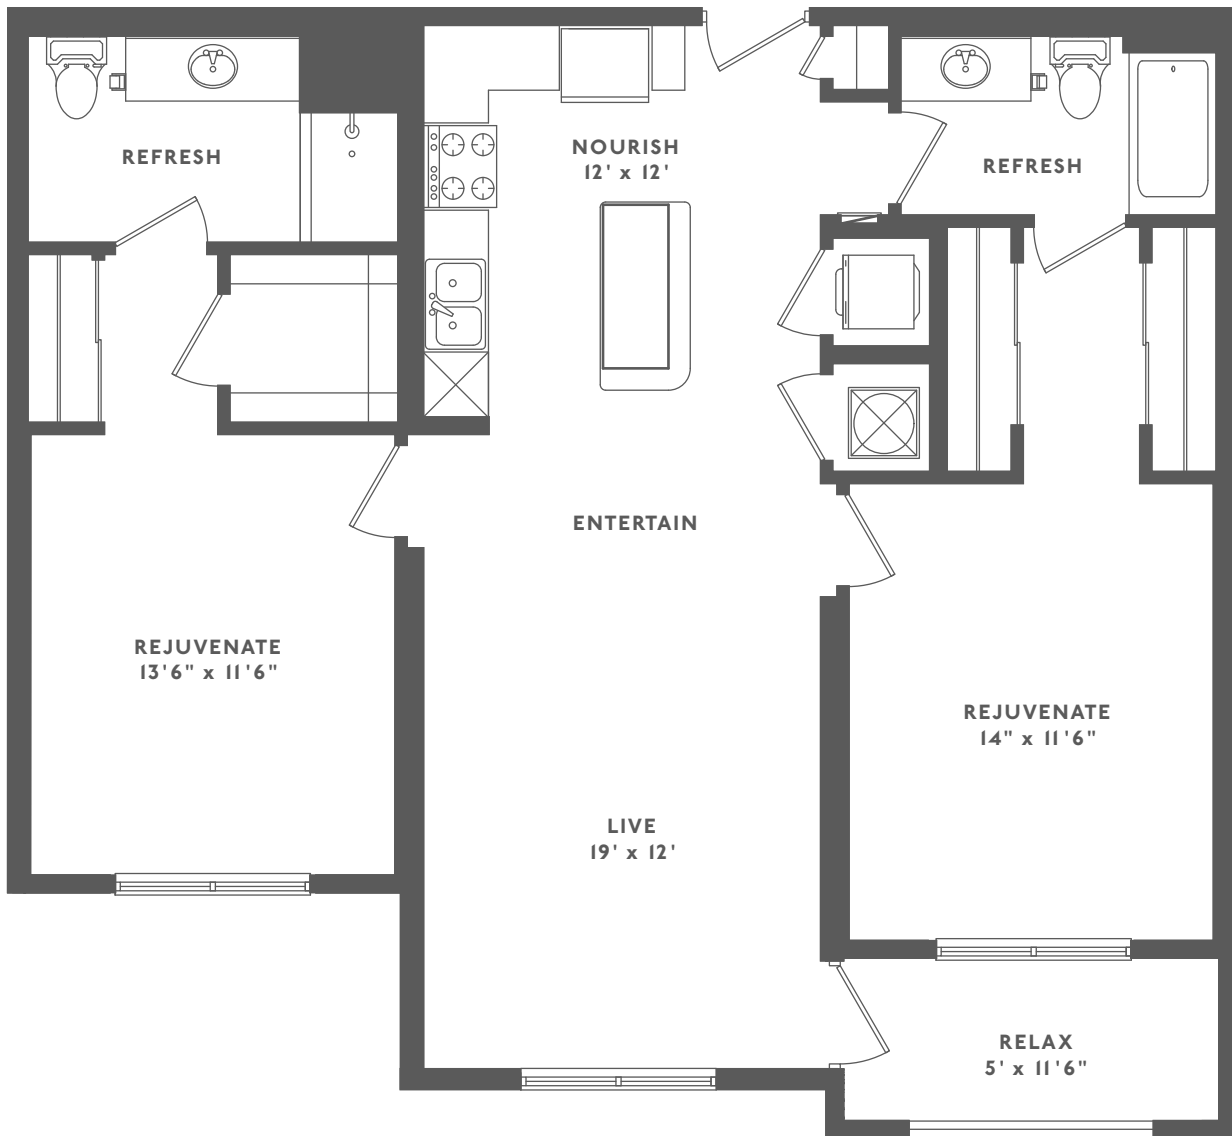

THE CRAVE

TWO BED | TWO BATH (1105 SQ FT)

All dimensions and square footage are approximate. Pricing subject to change. We are happy to discuss specific unit modifications or accommodations at your request.