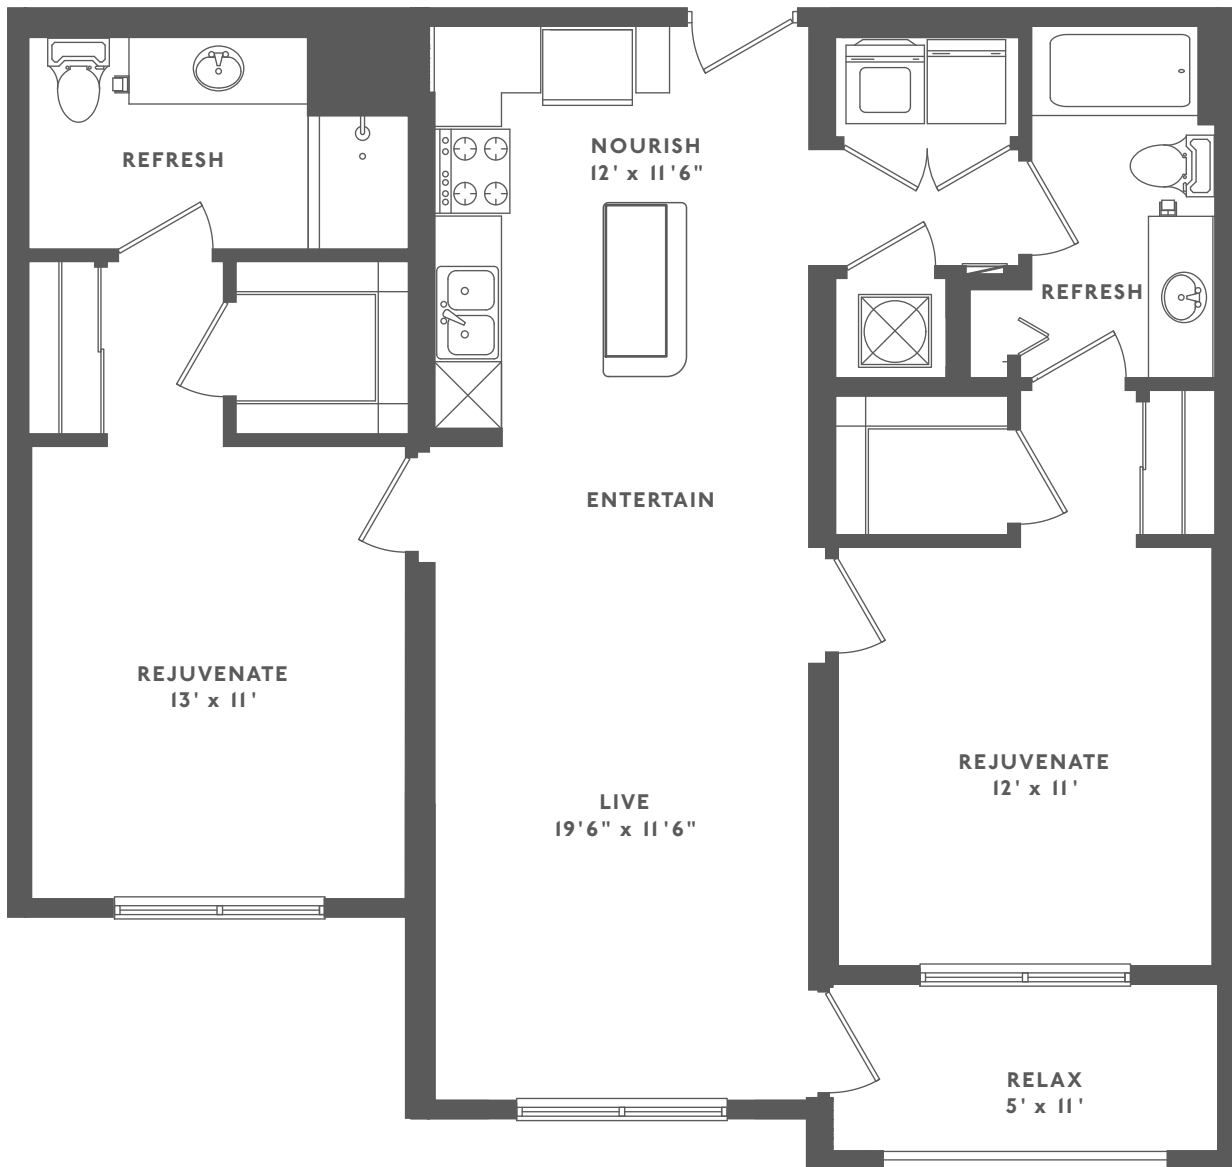

THE COUTURE

TWO BED | TWO BATH (1105 - 1140 SQ FT)

All dimensions and square footage are approximate. Pricing subject to change. We are happy to discuss specific unit modifications or accommodations at your request.