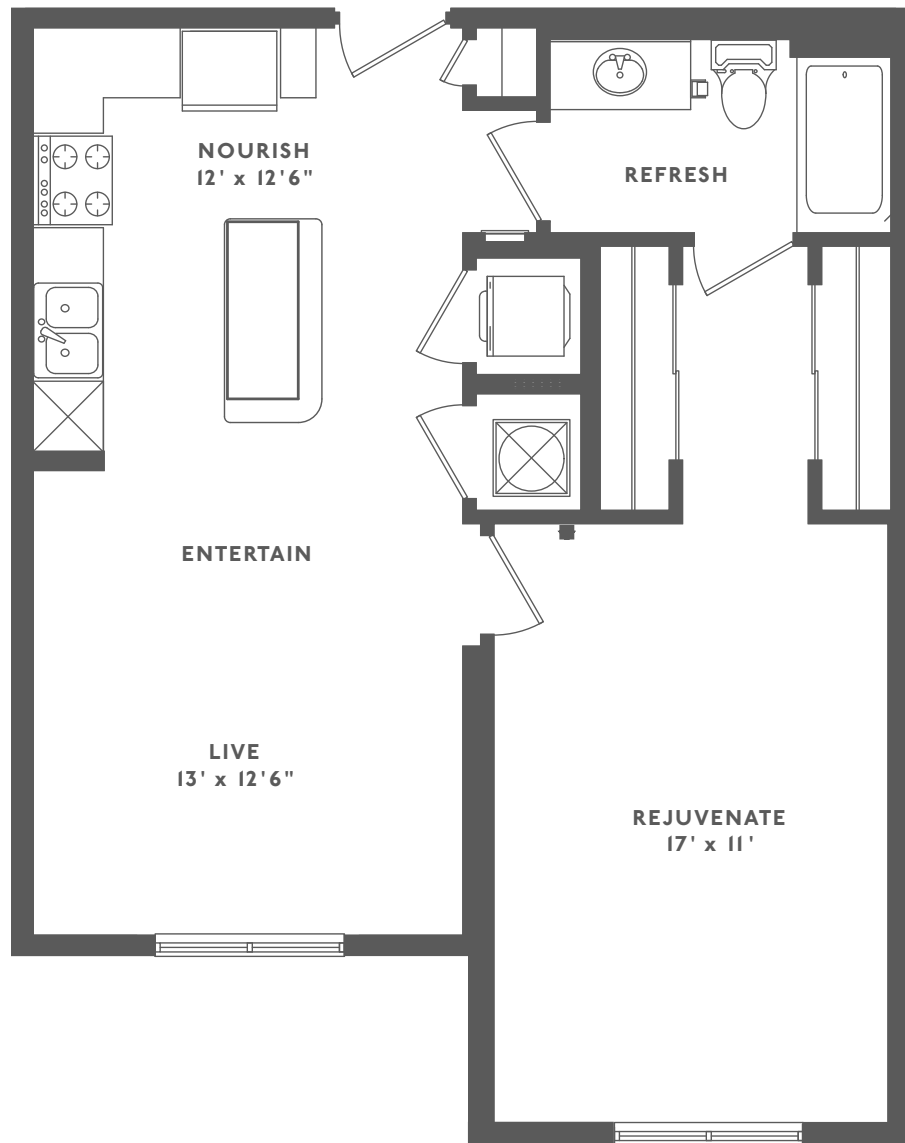

THE CHEMISE

ONE BED | ONE BATH (732 SQ FT)

All dimensions and square footage are approximate. Pricing subject to change. We are happy to discuss specific unit modifications or accommodations at your request.