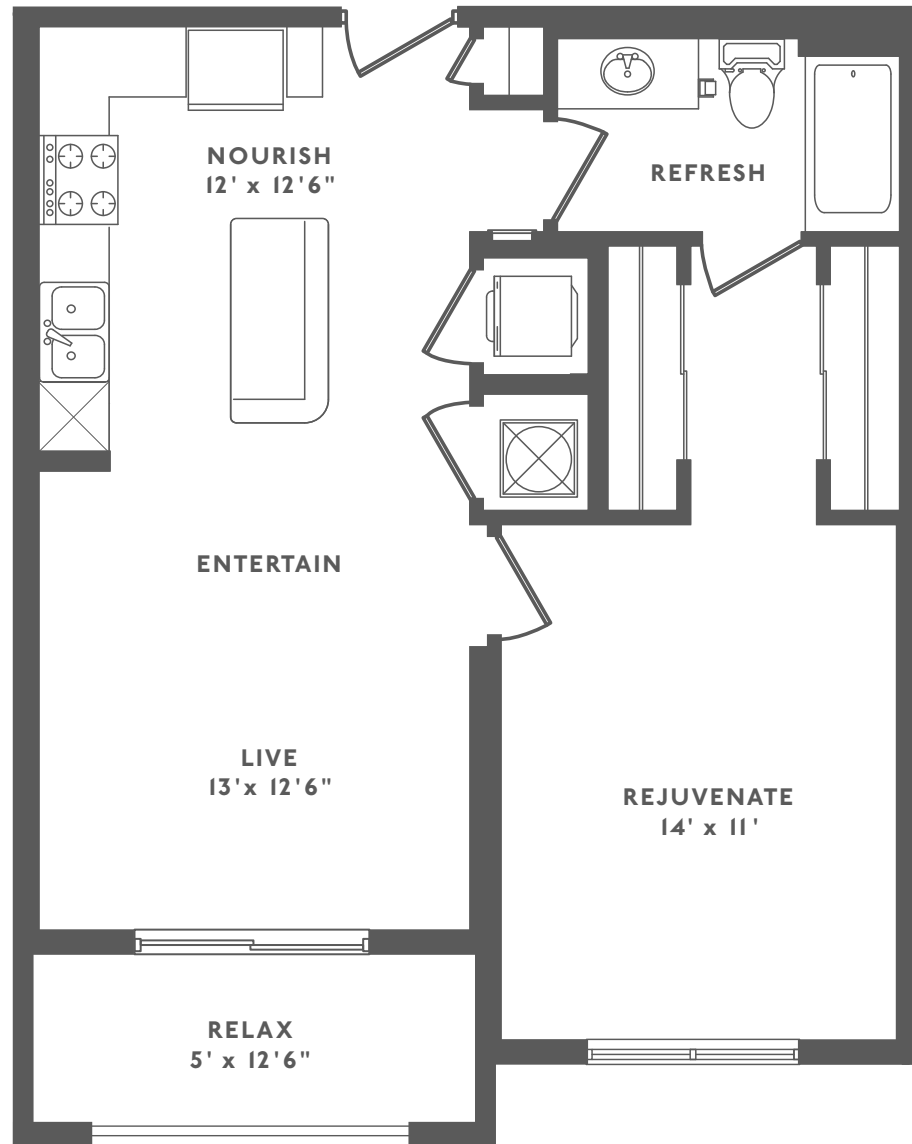

## THE CAPRI

ONE BED | ONE BATH (701 SQ FT)

All dimensions and square footage are approximate. Pricing subject to change. We are happy to discuss specific unit modifications or accommodations at your request.