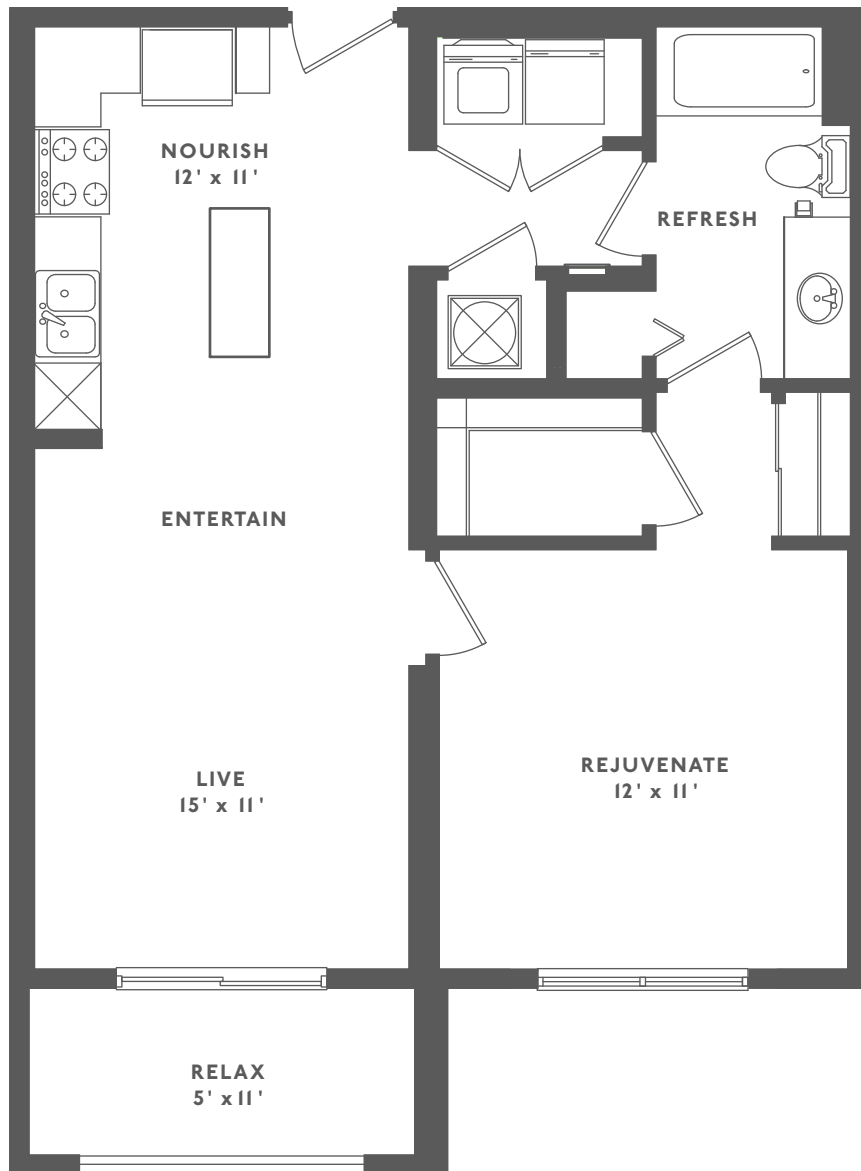

THE BOLERO

ONE BED | ONE BATH (696 SQ FT)

All dimensions and square footage are approximate. Pricing subject to change. We are happy to discuss specific unit modifications or accommodations at your request.