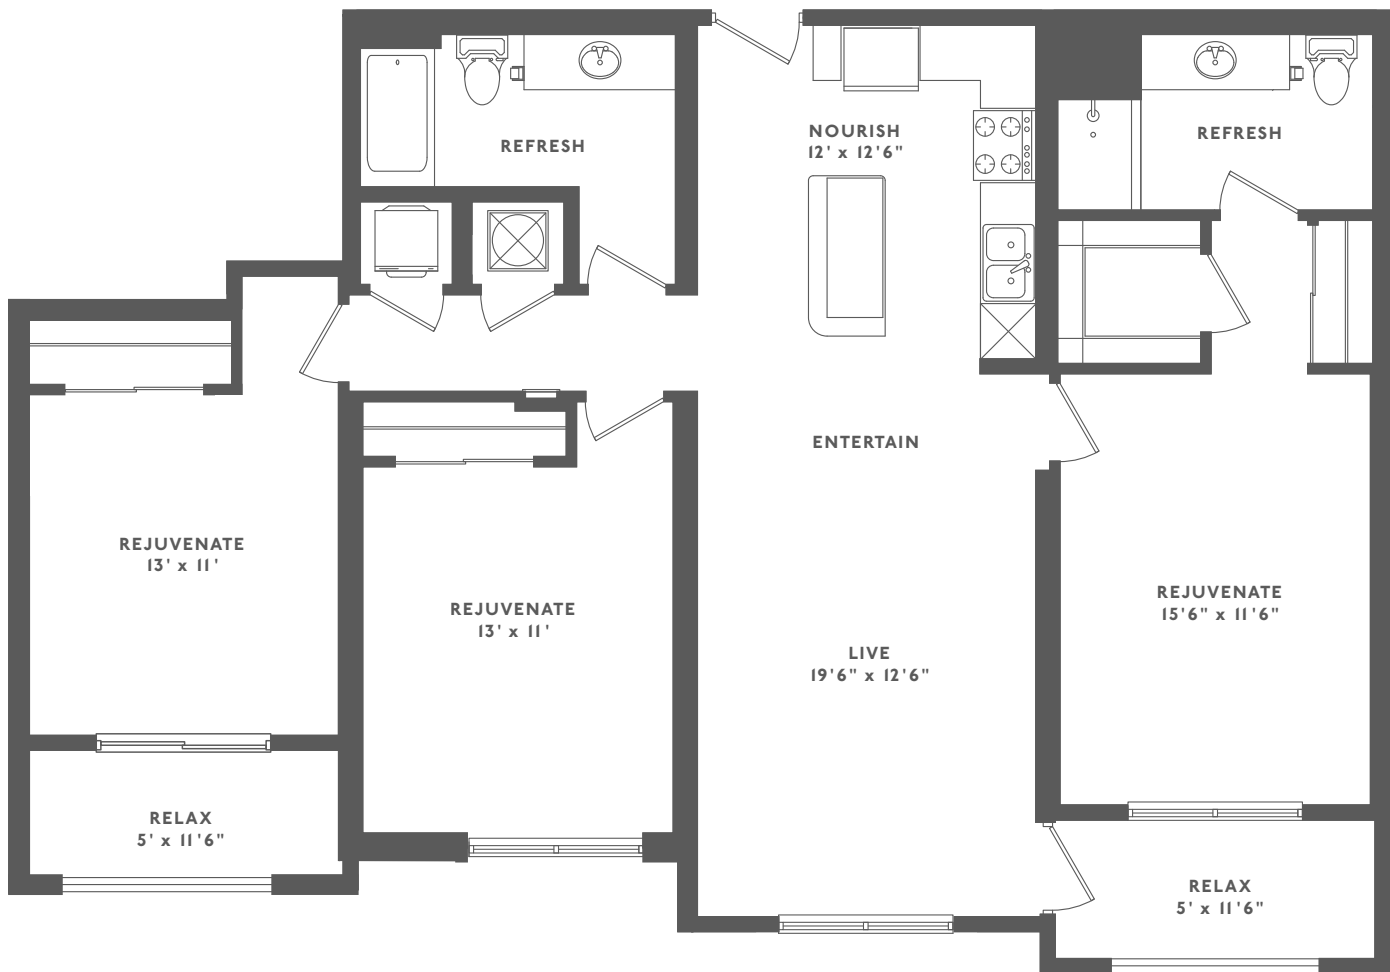

THE ALLURE
THREE BED | TWO BATH (1343 SQ FT)

All dimensions and square footage are approximate. Pricing subject to change. We are happy to discuss specific unit modifications or accommodations at your request.