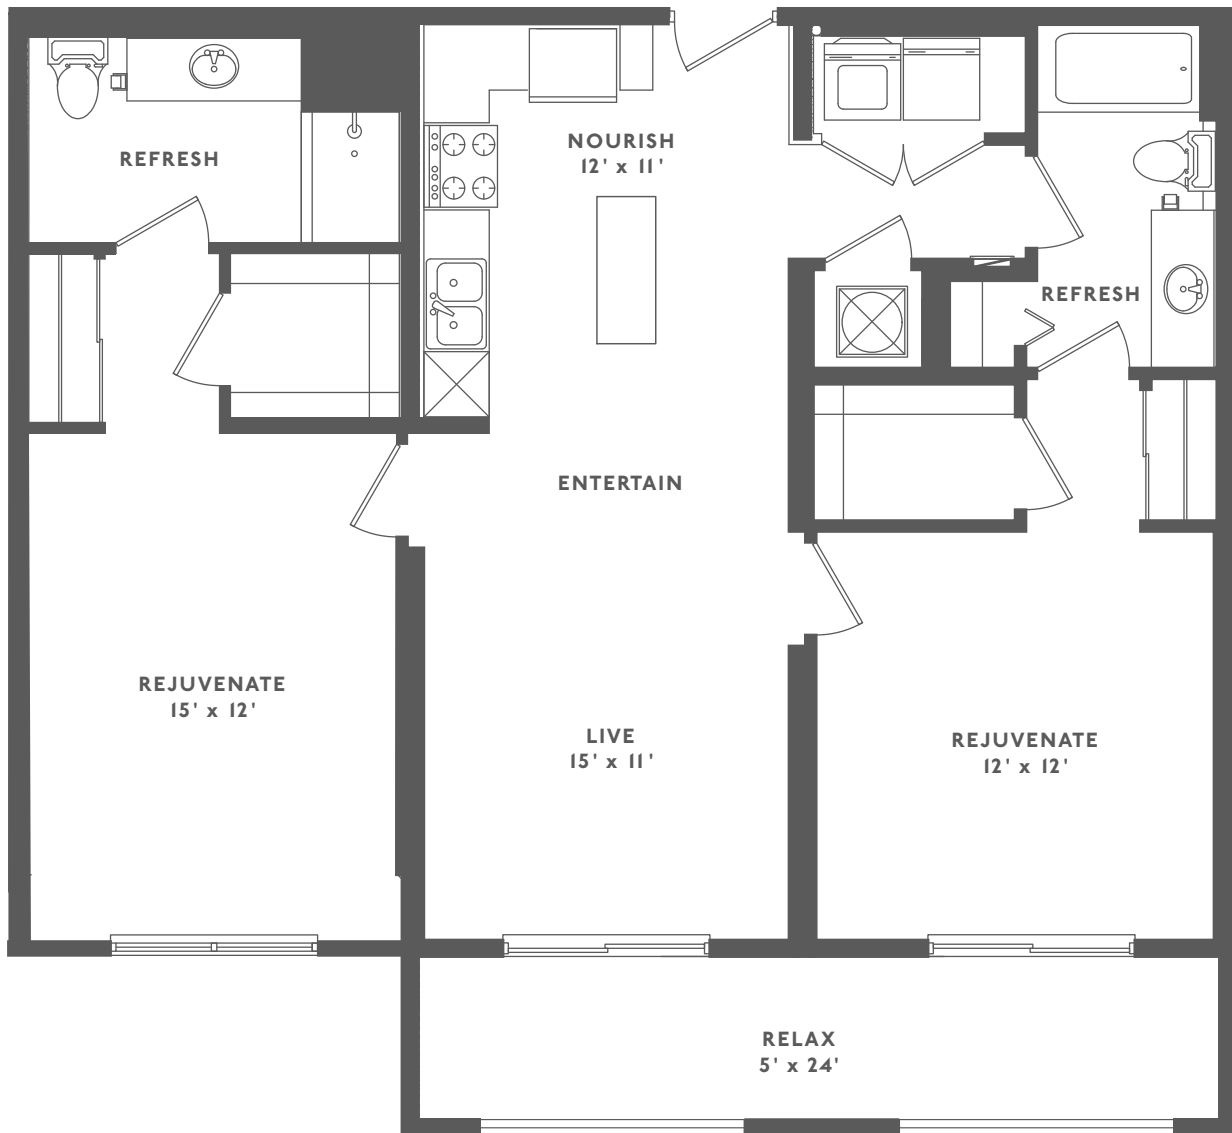

THE ACCENT

TWO BED | TWO BATH (1102 SQ FT)

All dimensions and square footage are approximate. Pricing subject to change. We are happy to discuss specific unit modifications or accommodations at your request.