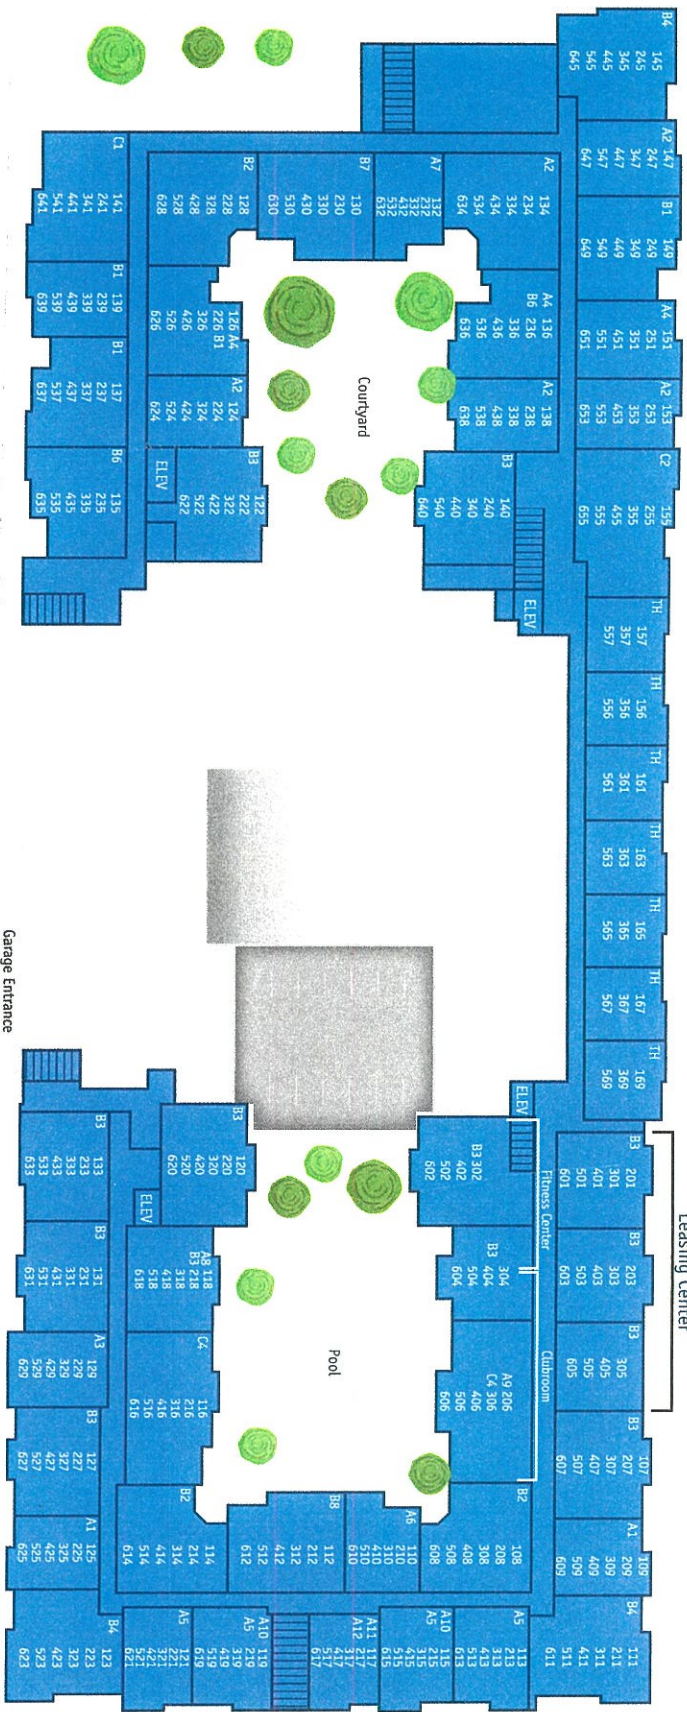

W. Boy Scout Boulevard

Spruce Street

N. Hesperides Street

N. Trask Street

W. Chestnut Street

4504 WEST SPRUCE STREET TAMPA, FL 33607 813.944.000 LANTOWERWESTSHORE.COM